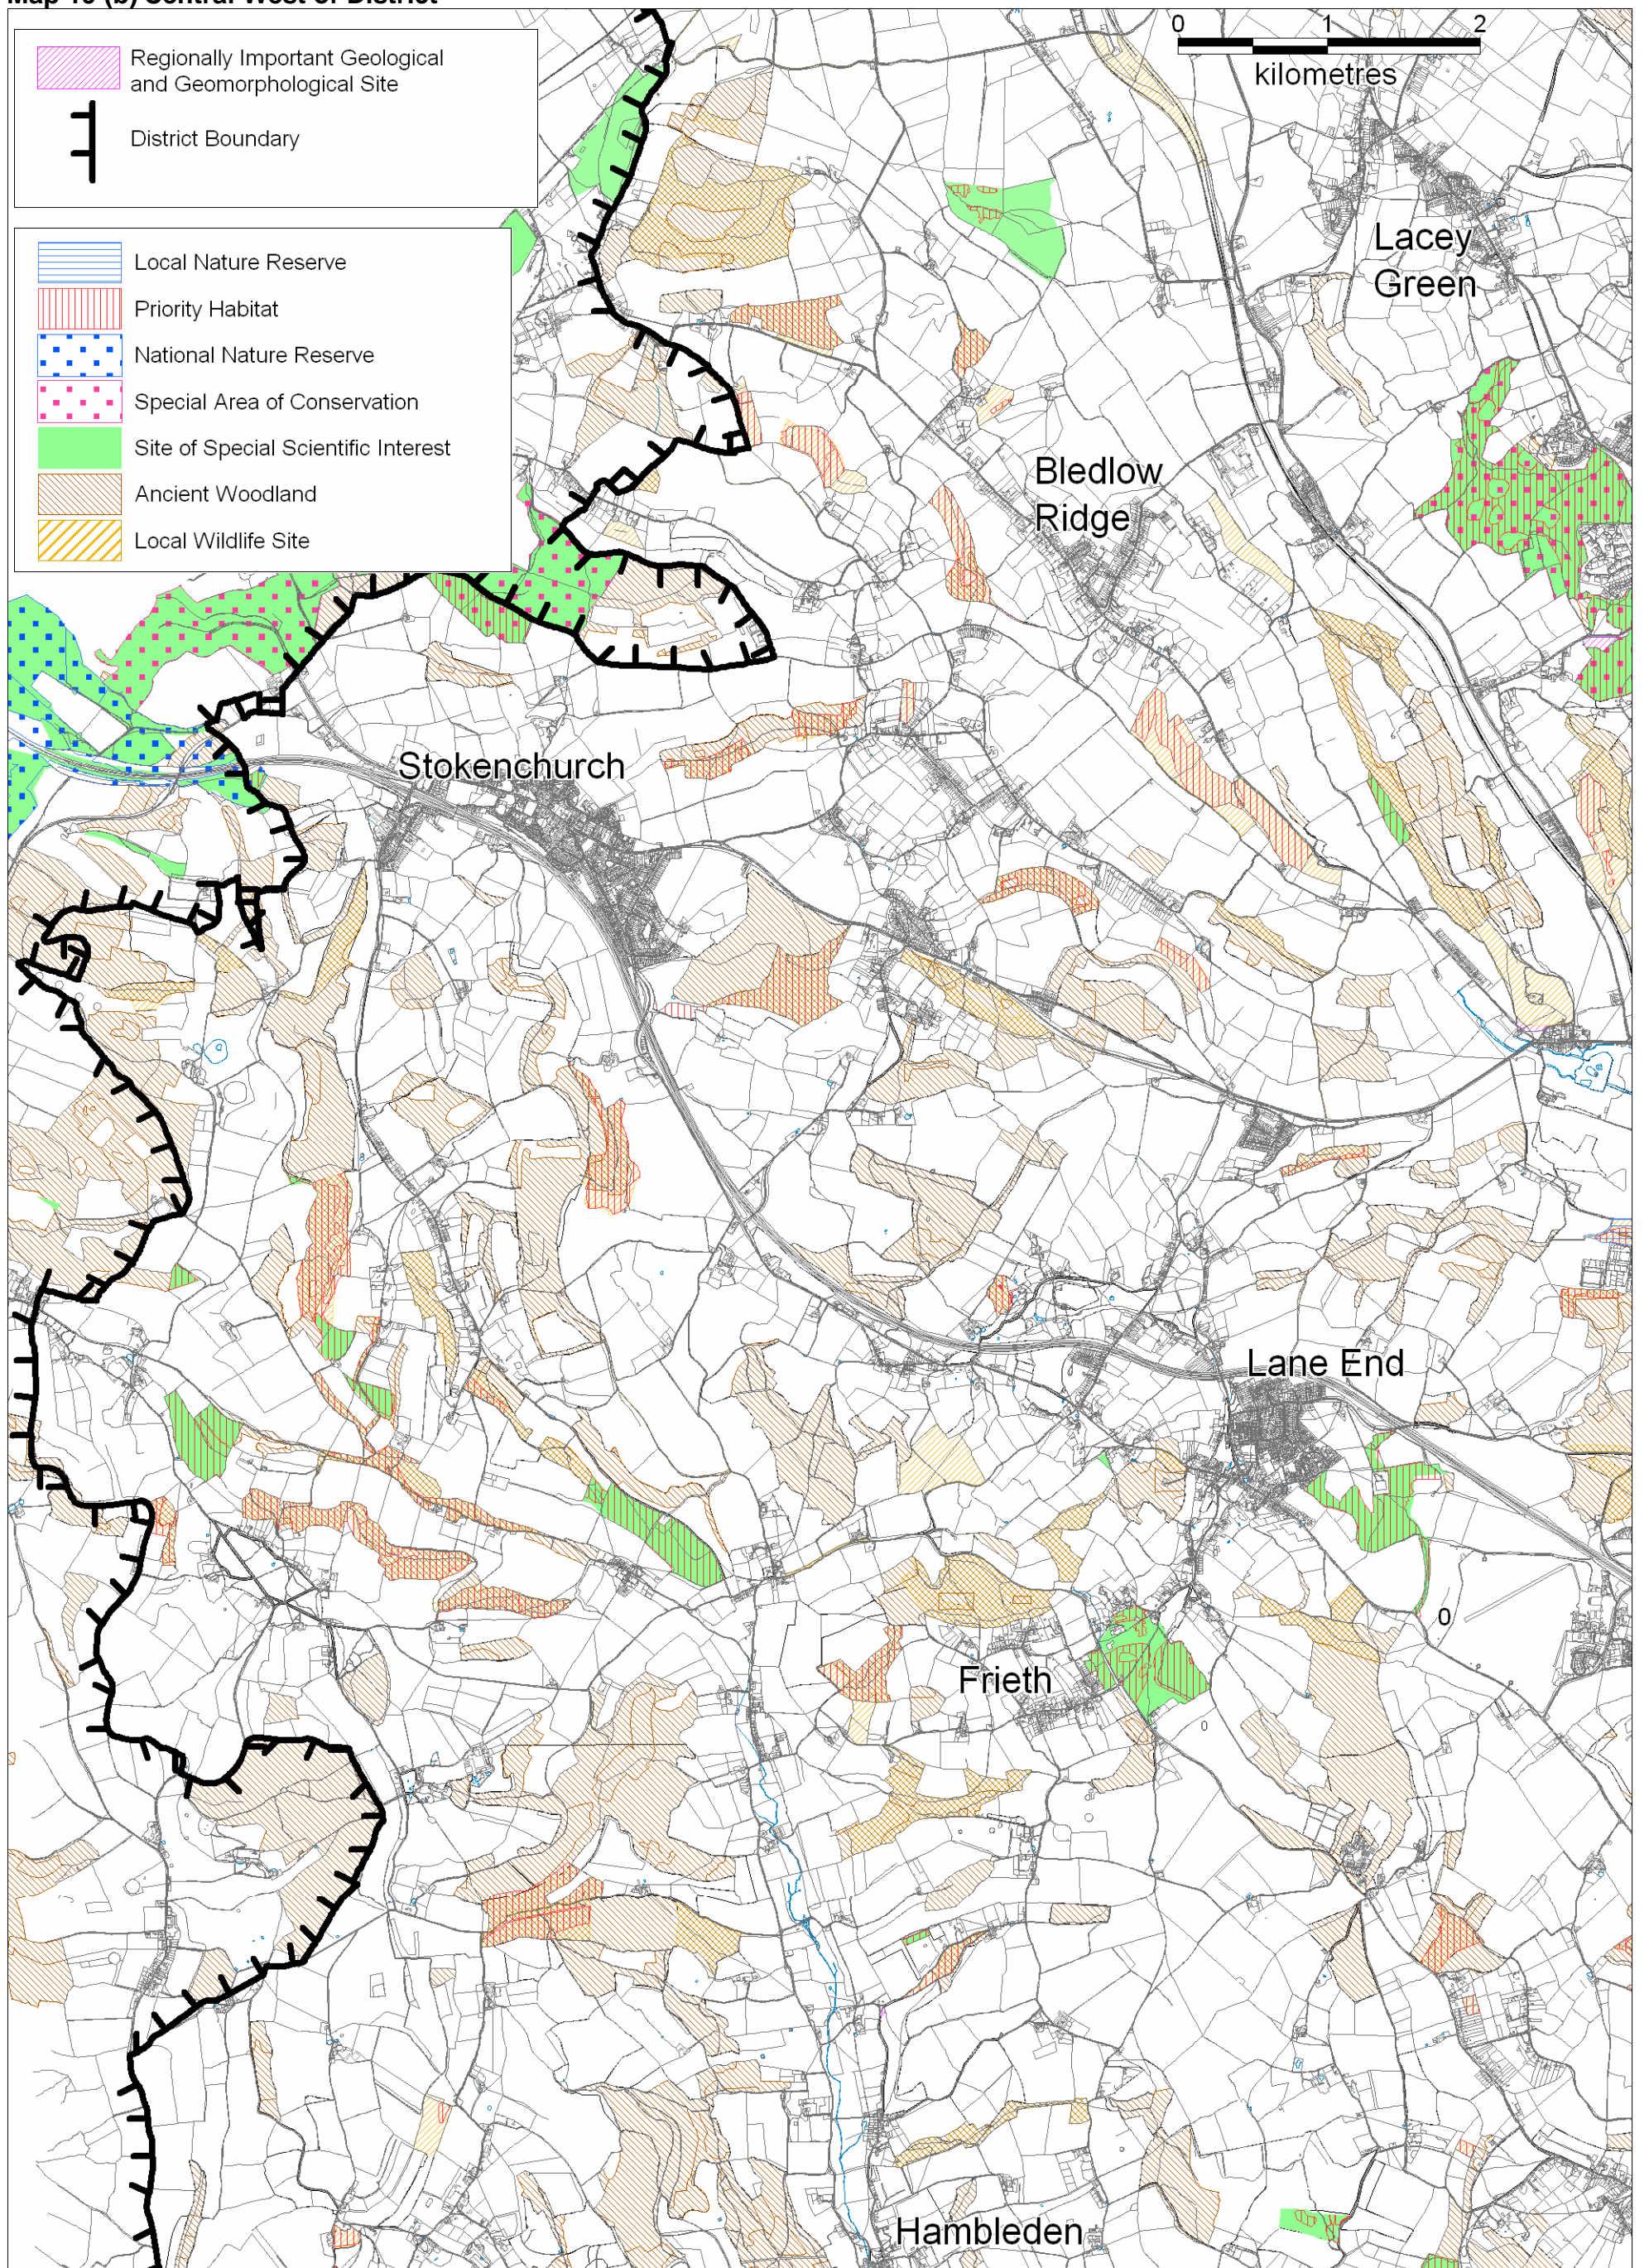

Map 19 (b) Central West of District

This map is reproduced from Ordnance Survey material with the permission of the Ordnance Survey on behalf of the Controller of Her Majesty's Stationery Office. © Crown copyright. Unauthorised reproduction infringes Crown copyright and may lead to prosecution or civil proceedings. 100023306. 2009. This map shows some biodiversity sites outside the District.