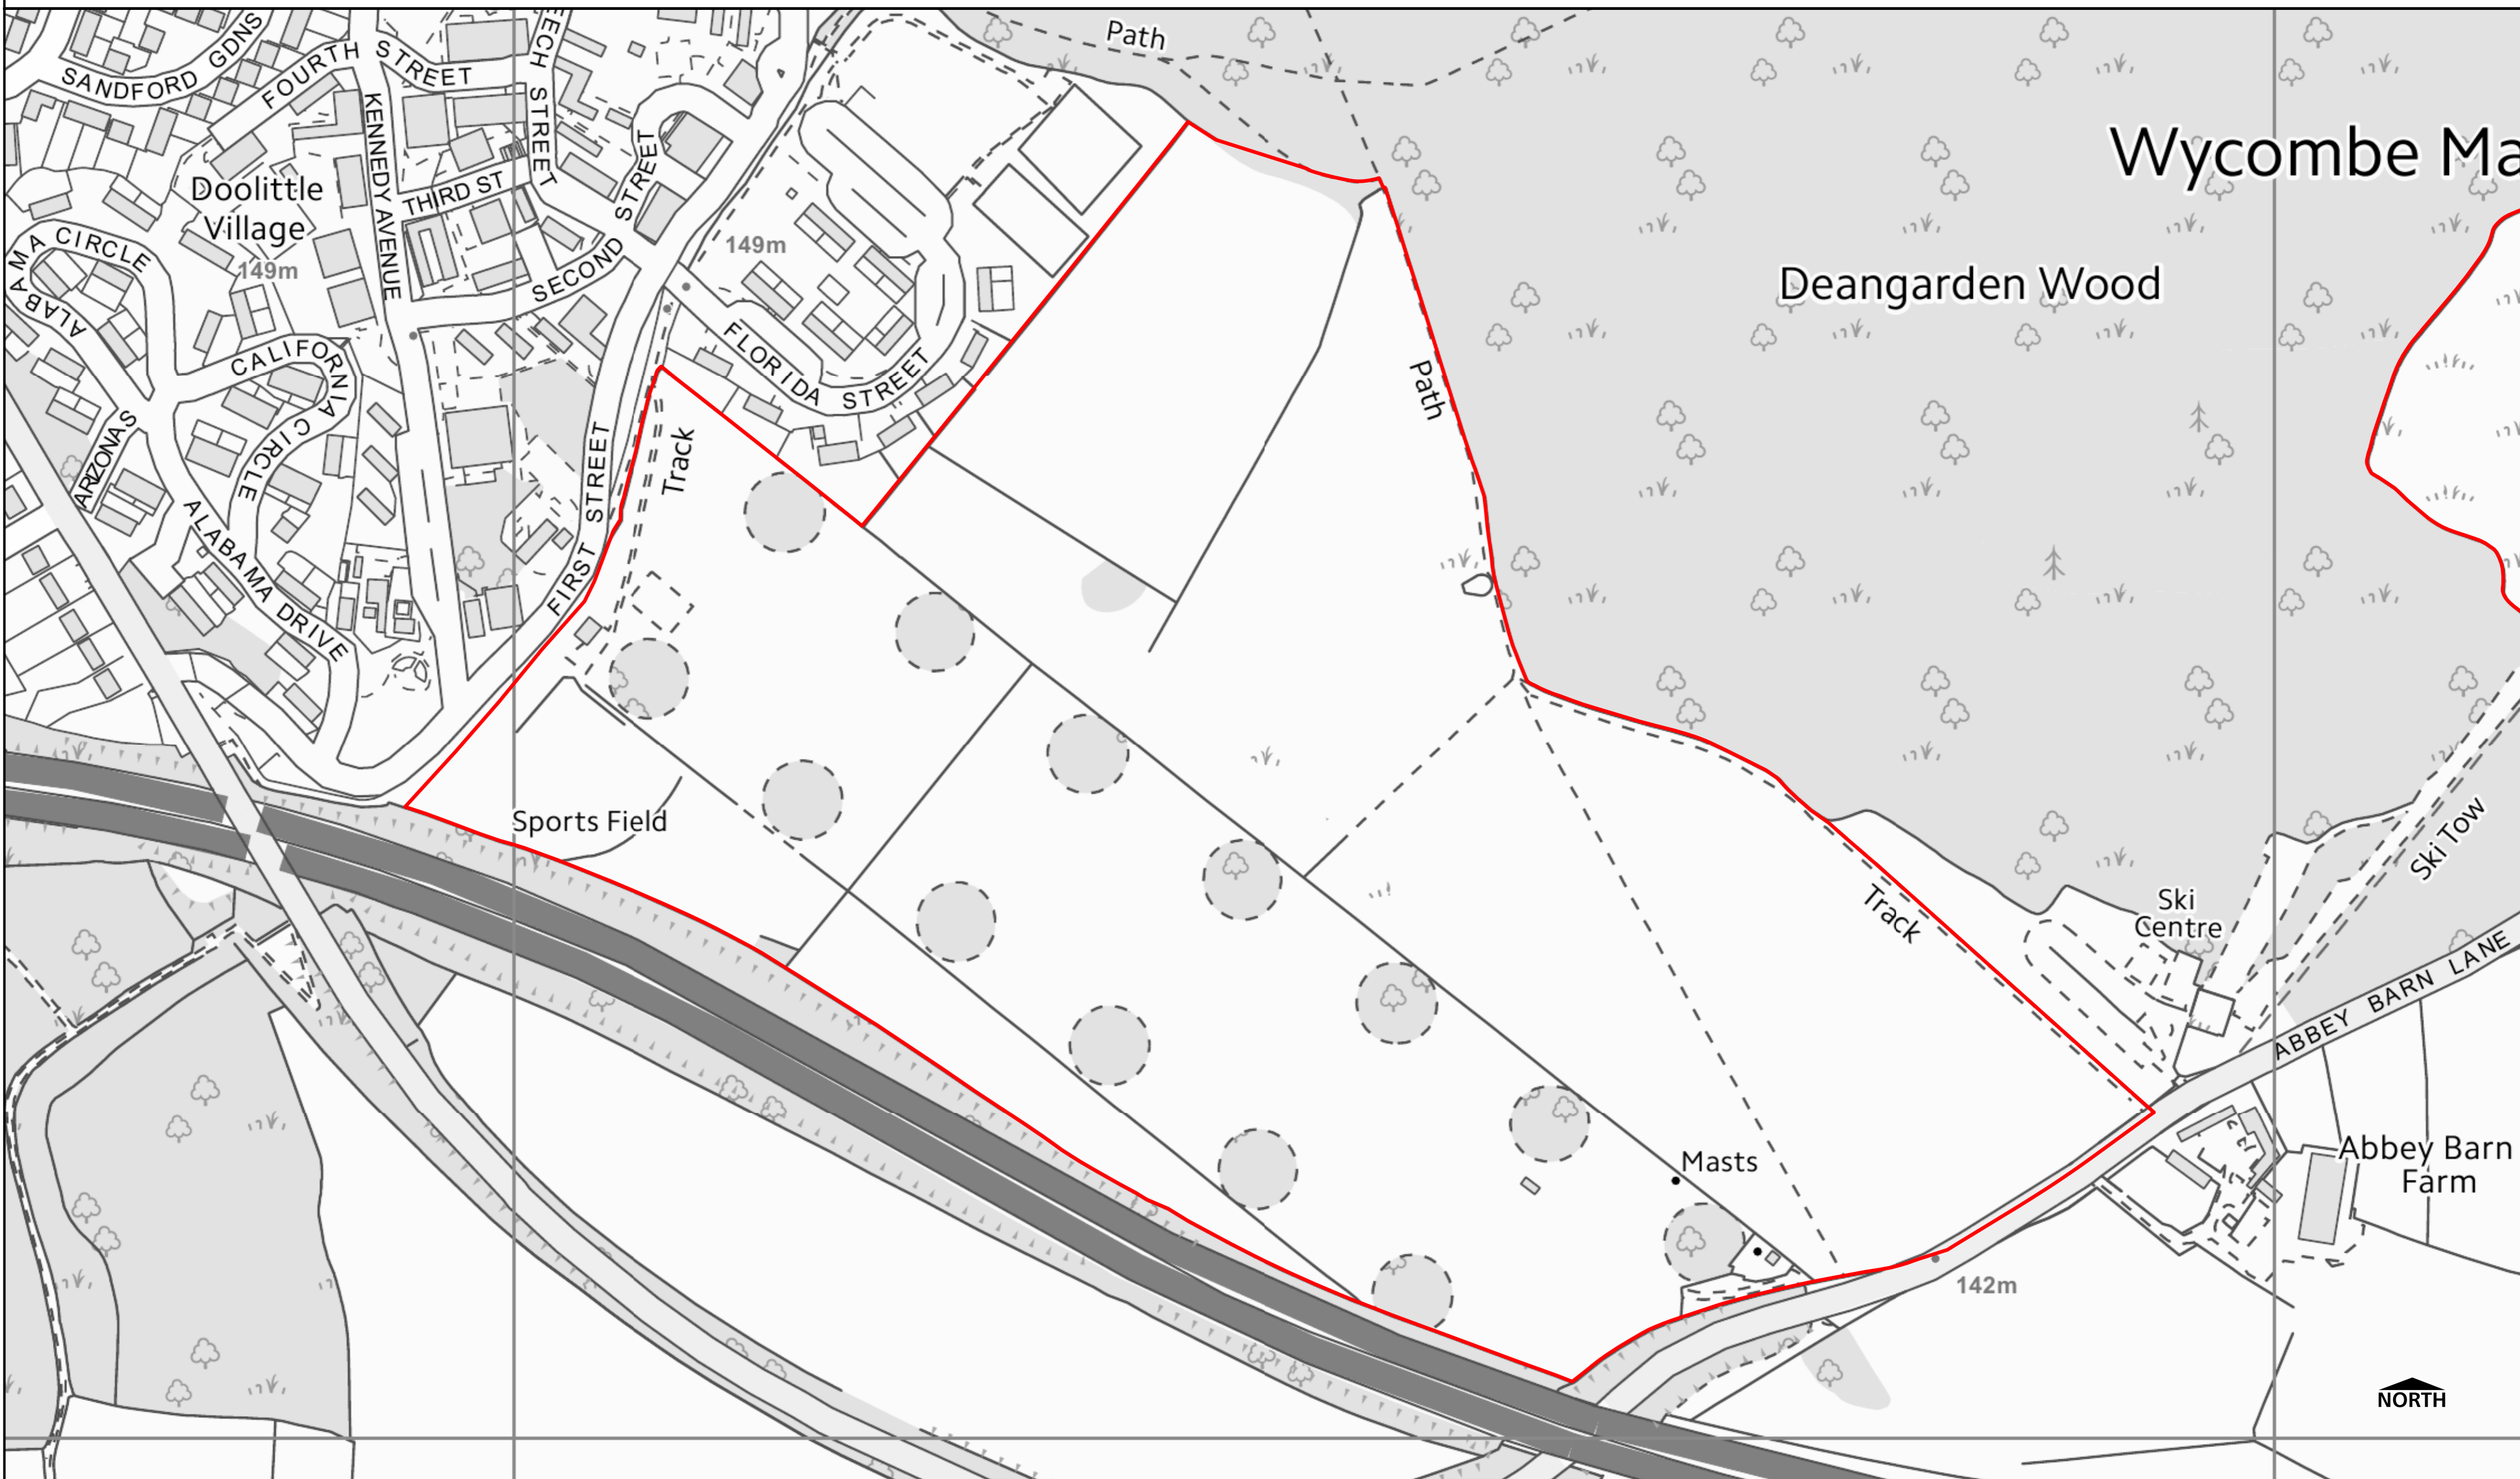

Abbey Barn South

Statement of Purpose:
Site Plan for Council Business Use Only

Map produced in MapInfo GIS by: sbarlow	Scale: 1:2500	Date: 20/03/2015

Saved as Layout in Workspace Path / Name:

Spatial Information Management
ICT Business Systems
Queen Victoria Road
High Wycombe Bucks HP11 1BB

www.wycombe.gov.uk