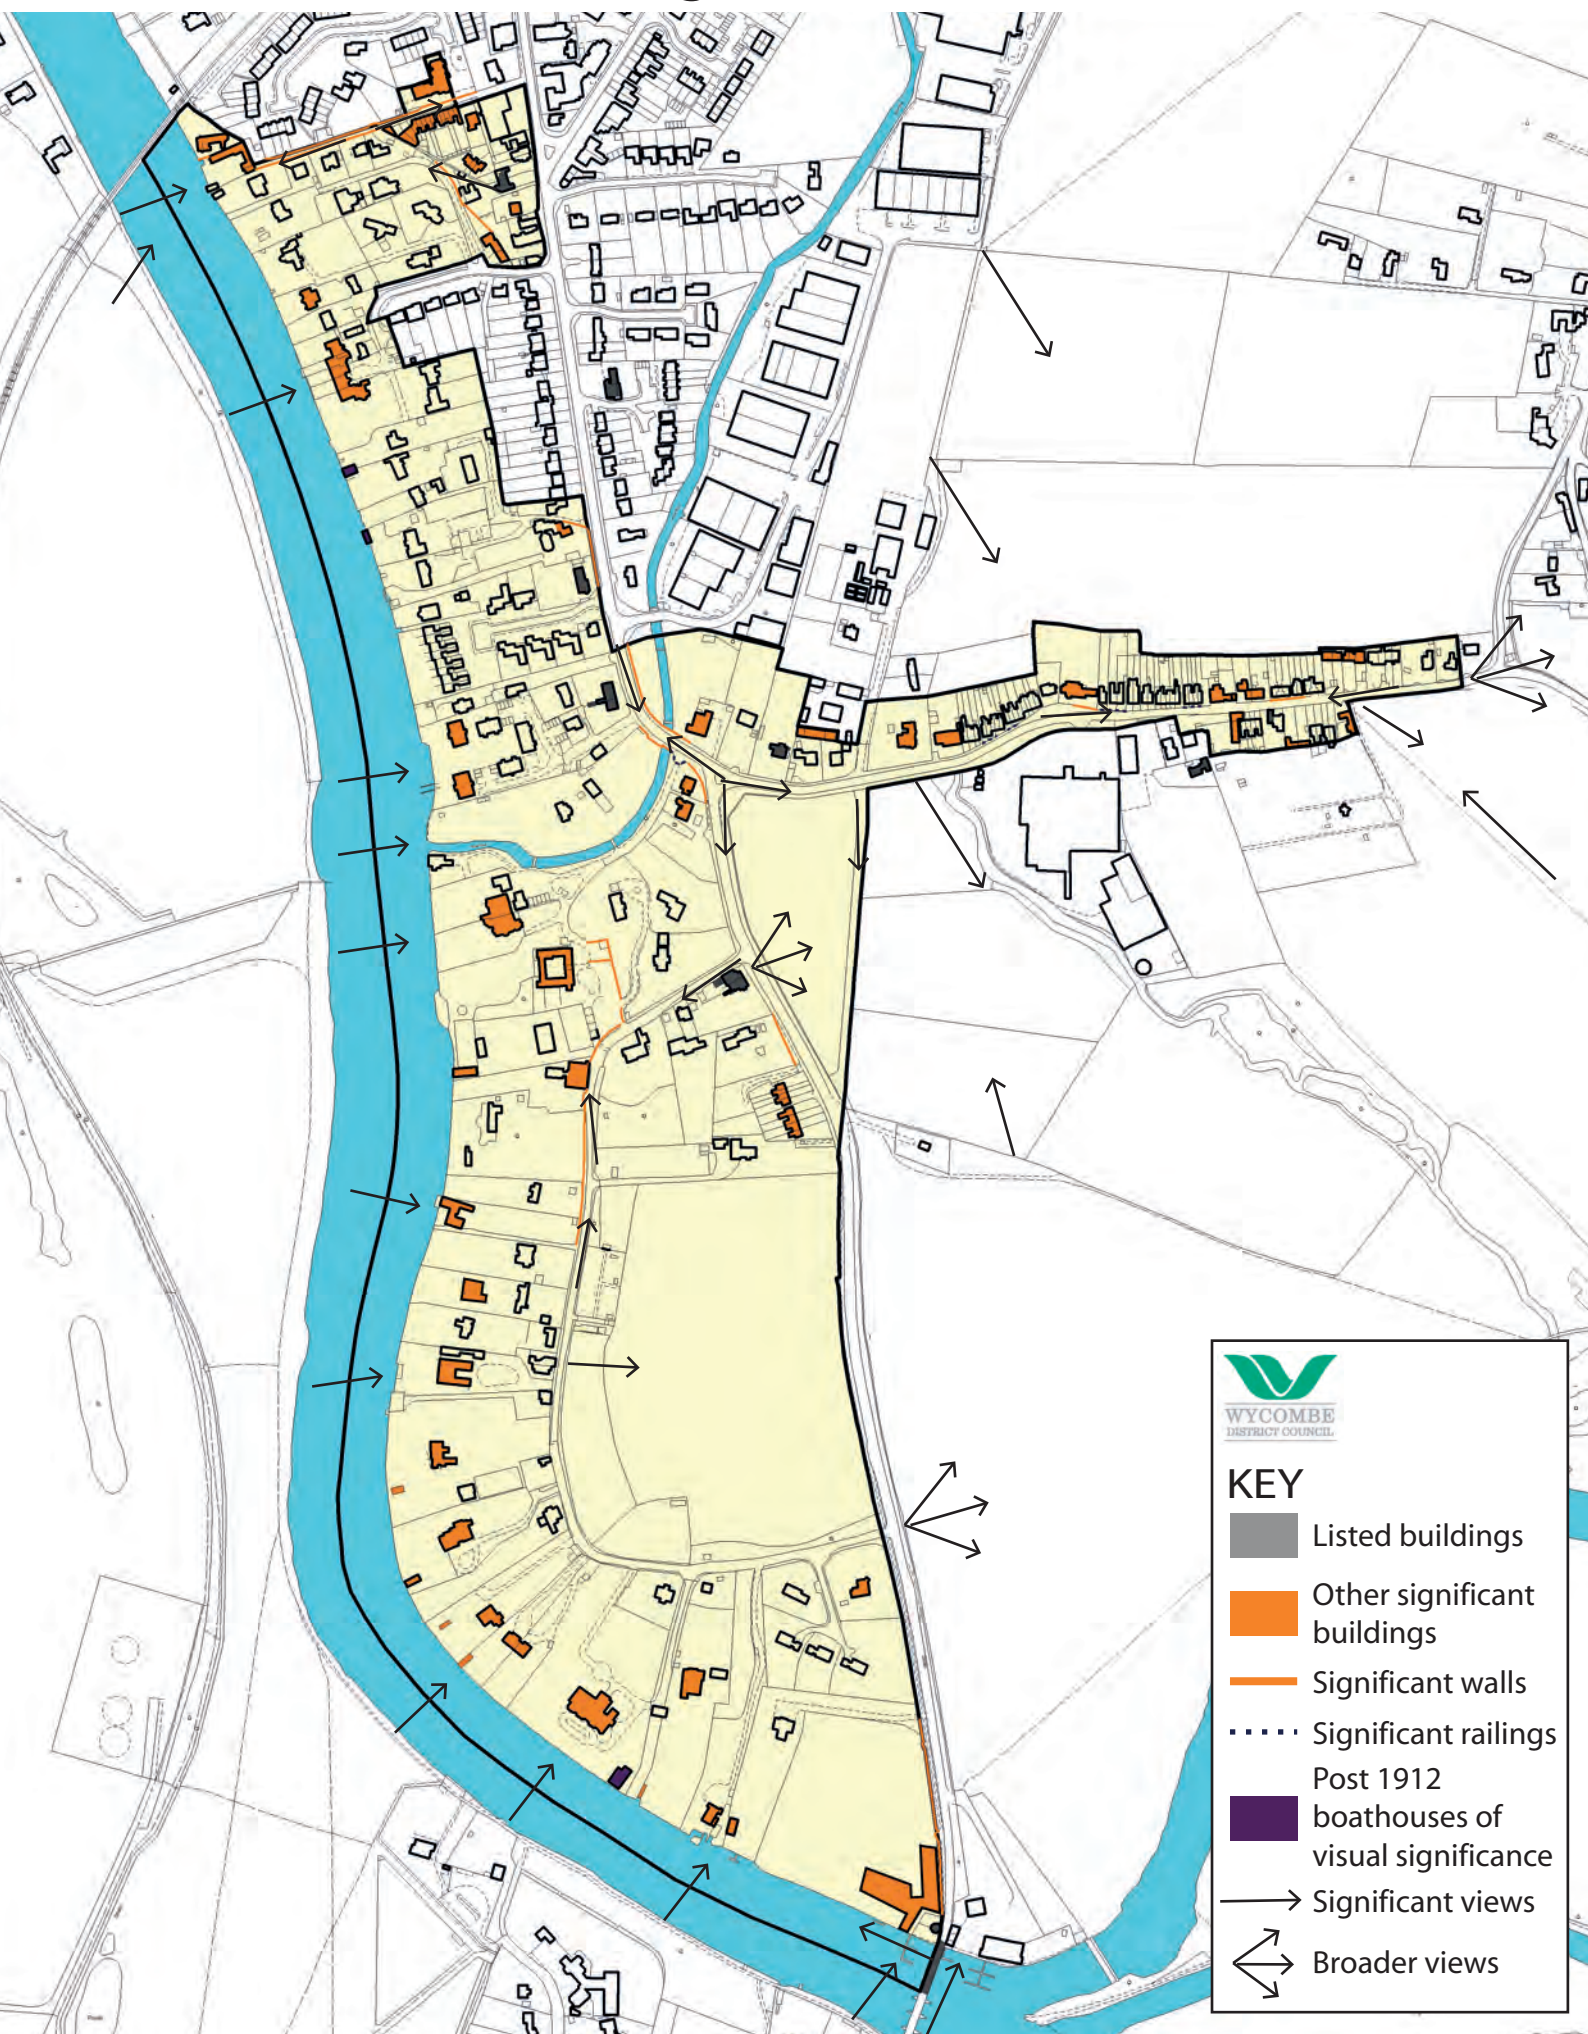

Hedsor Road and Riversdale

Conservation Area: Significant features and views

KEY

- Grey square: Listed buildings
- Orange square: Other significant buildings
- Orange line: Significant walls
- Dotted line: Significant railings
- Purple square: Post 1912 boathouses of visual significance
- Single arrow: Significant views
- Double arrow: Broader views