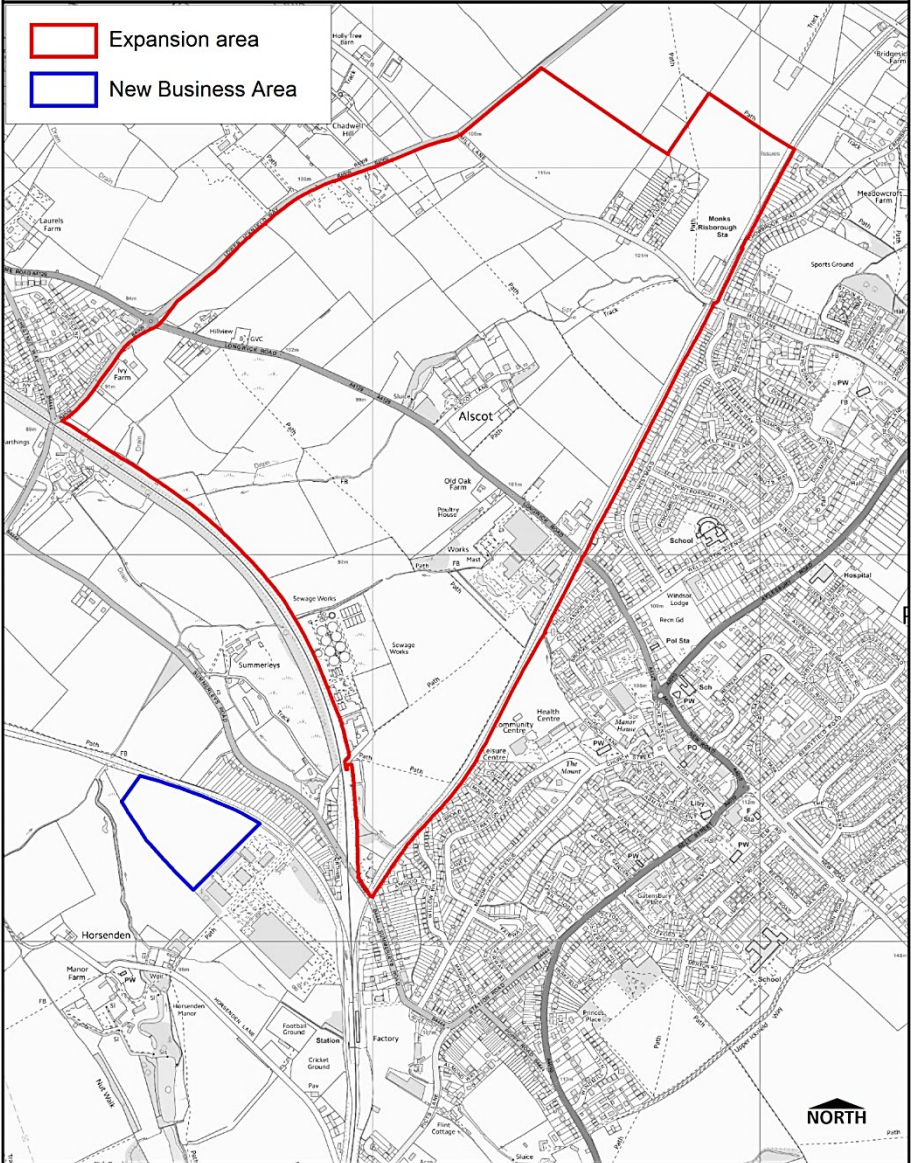

Expansion Area and New Business Area

- Expansion area
- New Business Area

Statement of Purpose:
Site Plan for Council Business Use Only

Map produced in MapInfo GIS by:
WDC

Scale:
1:20000

Date:
18/01/2016

Saved as Layout in Workspace Path/Name:

Spatial Information Management
ICT Business Systems
Queen Victoria Road
High Wycombe Bucks HP11 1BB

WYCOMBE

www.wycombe.gov.uk