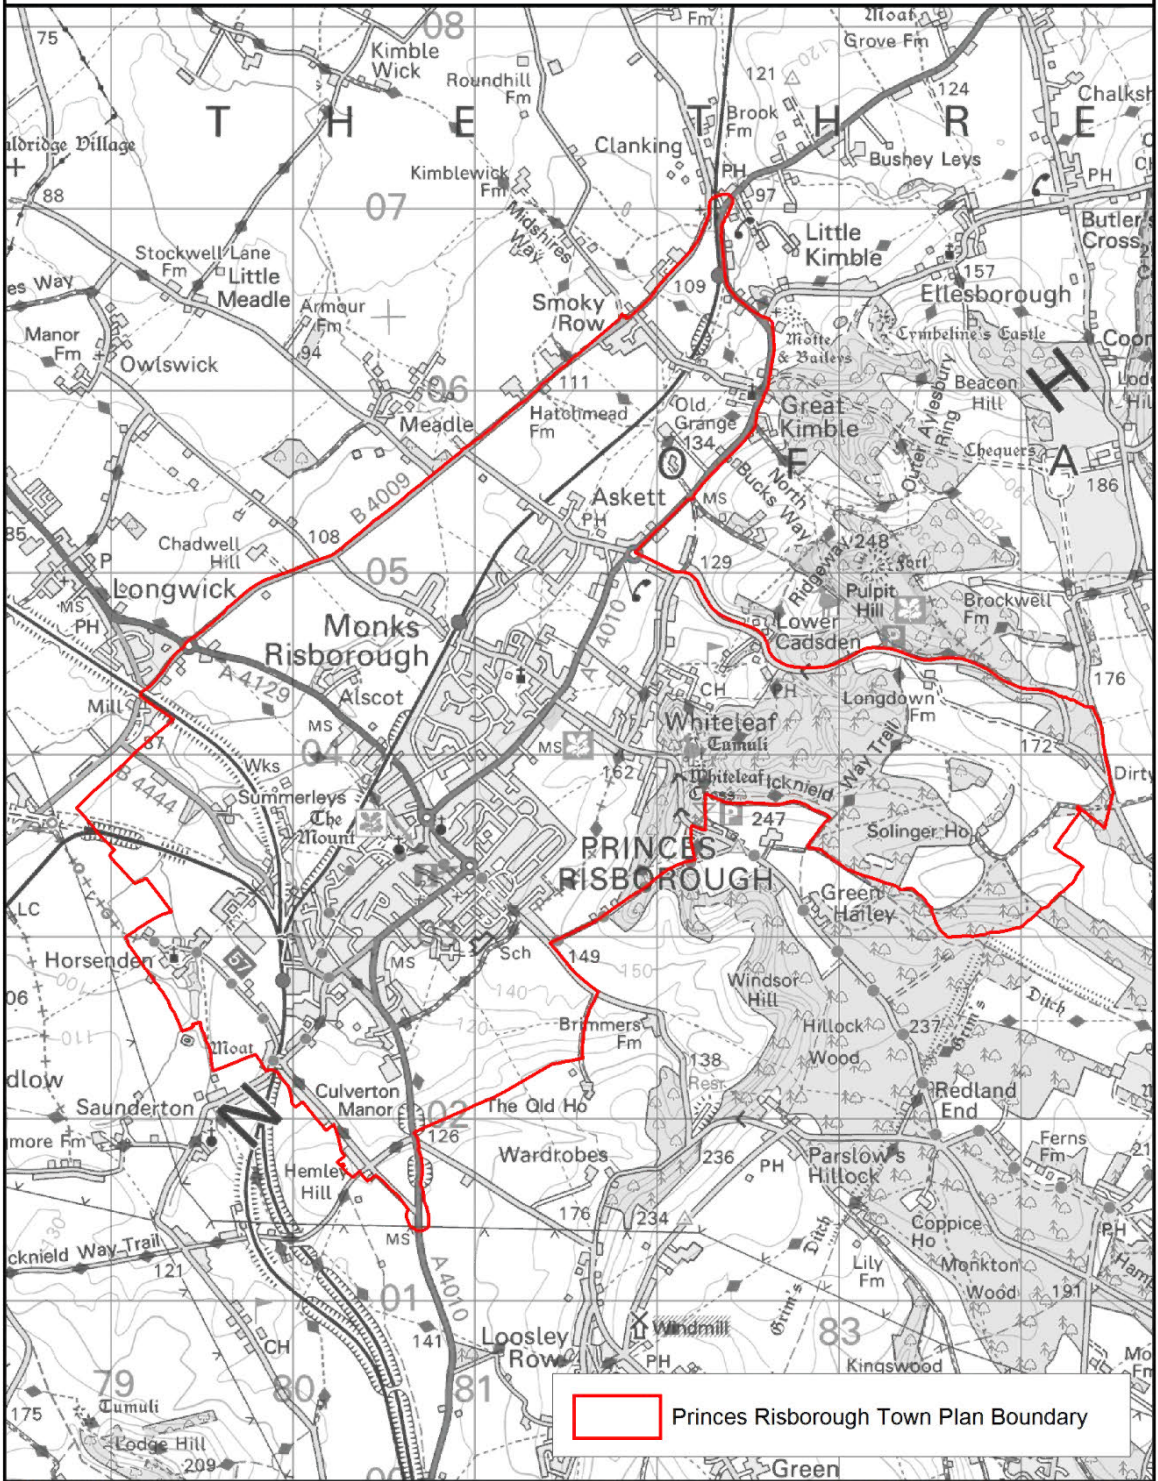

Princes Risborough Town Plan boundary

Statement of Purpose:		
Site Plan for Council Business Use Only		
Map produced in MapInfo GIS by:	Scale:	Date:
WDC	1:25000	21/01/2016
Saved as Layout in Workspace Path/Name:		

OS mapping: © Crown Copyright and database rights 2011 Ordnance Survey 100023306.
 Print for the public: You are not permitted to copy, sub-license, distribute, sell or otherwise make available the Licensed Data to third parties in any form.
 Aerial Photo Imagery 2010 and 2006. © Getmapping plc. www.getmapping.com.